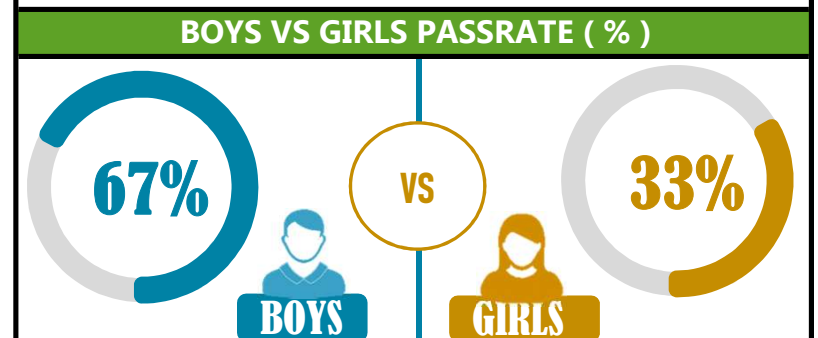

OVERALL PERFORMANCE ANALYSIS		
REGISTERED	47	100%
SEATED	44	94%
ABSENTEES	3	6%
PASSED	41	87%
FAILED	3	6%