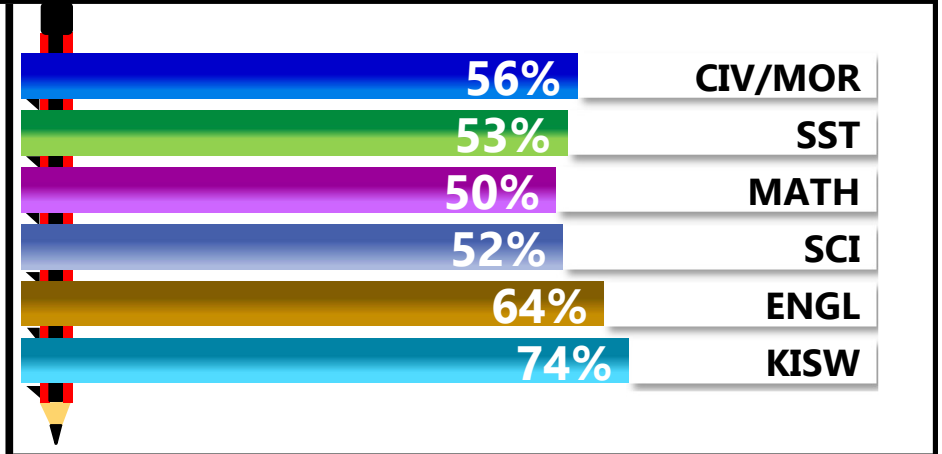

		<h1>J.K NYERERE</h1>			
REGION: DAR ES SALAAM		SCHOOL AVERAGE	174.3	OVERALL GRADE	C
DISTRICT: KINONDONI				CATEGORY	ABOVE 40

SUBJECT PERFORMANCE ANALYSIS

SUBJECT NAME	AVG	%	RNK
KISWAHILI	36.8	74%	1
ENGLISH	32.1	64%	2
CIVIC & MORAL	27.9	56%	3
SOCIAL STUDIES	26.5	53%	4
SCIENCE	25.9	52%	5
MATHEMATICS	25.0	50%	6
BOYS/GIRLS PASS RATE	STD	AVG	%
BOYS	30	0.67	67%
GIRLS	17	0.33	33%